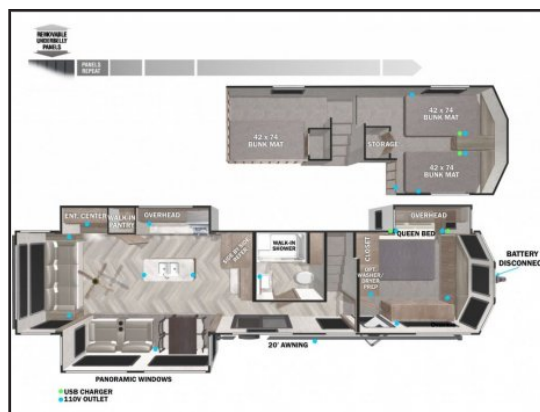

## 2022 Forest River Salem Villa Estate 42DL

**Type:** RV (Destination Trailer)  
**Interior:** Malibu  
**Sleeps:** 7  
**LxWxH (ft):** 41.83 x 102 x 13  
**Weight (lbs):** 12,719  
**Tank (gallons):** 39 (fresh), 80 (gray), 40 (black)  
**Stock #:** RV5651  
**VIN:** 4X4TSM823NM030642

### FEATURES

- Air Conditioning
- Bunk Beds
- Fire Extinguisher
- Microwave
- Refrigerator
- Smoke Detector
- Toilet
- Awning
- Co2 Detector
- Lpg Detector
- Oven
- Shower
- Television
- Water Heater

**COMMENTS:** The Salem Grand Villa 42DL is another fantastic double loft destination trailer. In addition to the HUGE double loft bonus room for the kids, there is a front queen bedroom for the adults, plus additional sleep options in the living room. The bathroom includes a walk-in shower with a built-in seat, while the island kitchen provides residential appliances and plenty of room for all the cooking essentials.